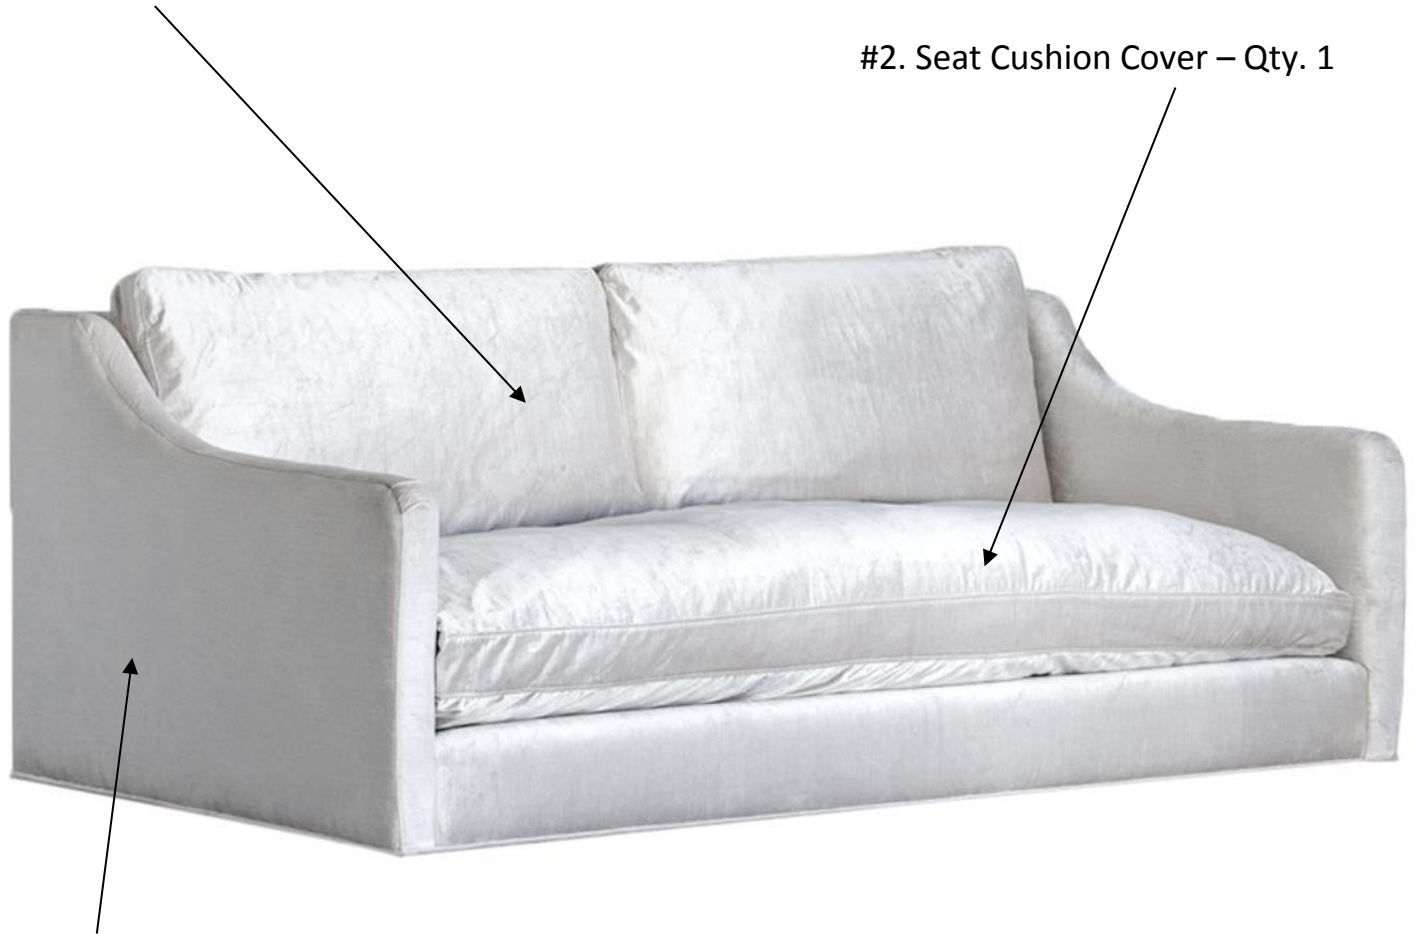

ELOQUENCE®

Maison Fondée en 2002

SCANDINAVIAN LOVESEAT

Dove Velvet Slipcover Instructions & Care

PARTS INCLUDED

#1. Back Cushion Cover – Qty. 2

#2. Seat Cushion Cover – Qty. 1

#3. Frame Slipcover – Qty. 1

ASSEMBLY TIPS & INSTRUCTIONS

1. In a clean and cleared area unwrap the slipcover.
2. Place the frame slipcover on first, before placing cushions on loveseat frame. Make sure to attach the slipcover using the Velcro strips. You will need to adjust the Velcro, as you go, so that the slipcover fits the frame well, lays smoothly against the loveseat frame, this will reduce the appearance of wrinkles. Using a tucking motion between the arm and back of loveseat, apply pressure to the crease and moving your way down the arm toward the seat. Using the same method, tuck where seat and back meet and continue the motion moving forward from back to front of loveseat. Make sure that you pull the 2 metal and elastic clips through the sewn slit holes while you are tucking the crease. These clips help to keep the seat cushion securely in place.
3. Then insert cushion inners into back and seat cushion cover and zip closed. The seat cushion has 2 metal and elastic attachments that easily clip into the clips located in the crease, where the seat and back meet on the loveseat base. Once seat cushion is secured, then place back cushion on loveseat.
4. Slipcover and cushion covers might have developed mirror wrinkles on the surface due to the wrapping/carton/transit. These marks are completely natural and will diminish in the first month of normal use. If you would like to achieve a more tailored look steaming is suggested. Use upholstery attachment for steamer or place t-shirt material between steamer and fabric to avoid damaging fabric or creating water spots.